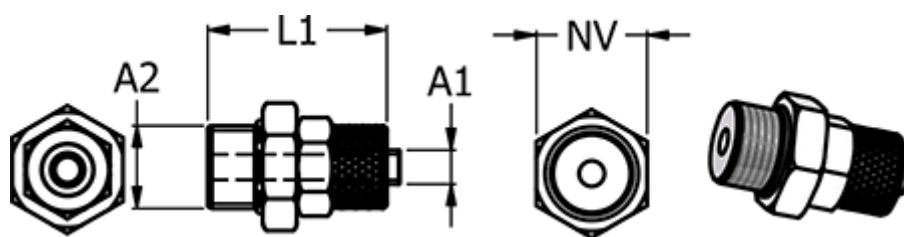

Article number: 5861113810

Description: Push-on fitting 11.1038-10, metal $\text{Ø}10/8\text{-G } 3/8\text{'}$
Straight connector

Measures

Hose Diameter A2	= 10/8
L1	= 31
NV	= 19
Thread A2	= G 3/8"